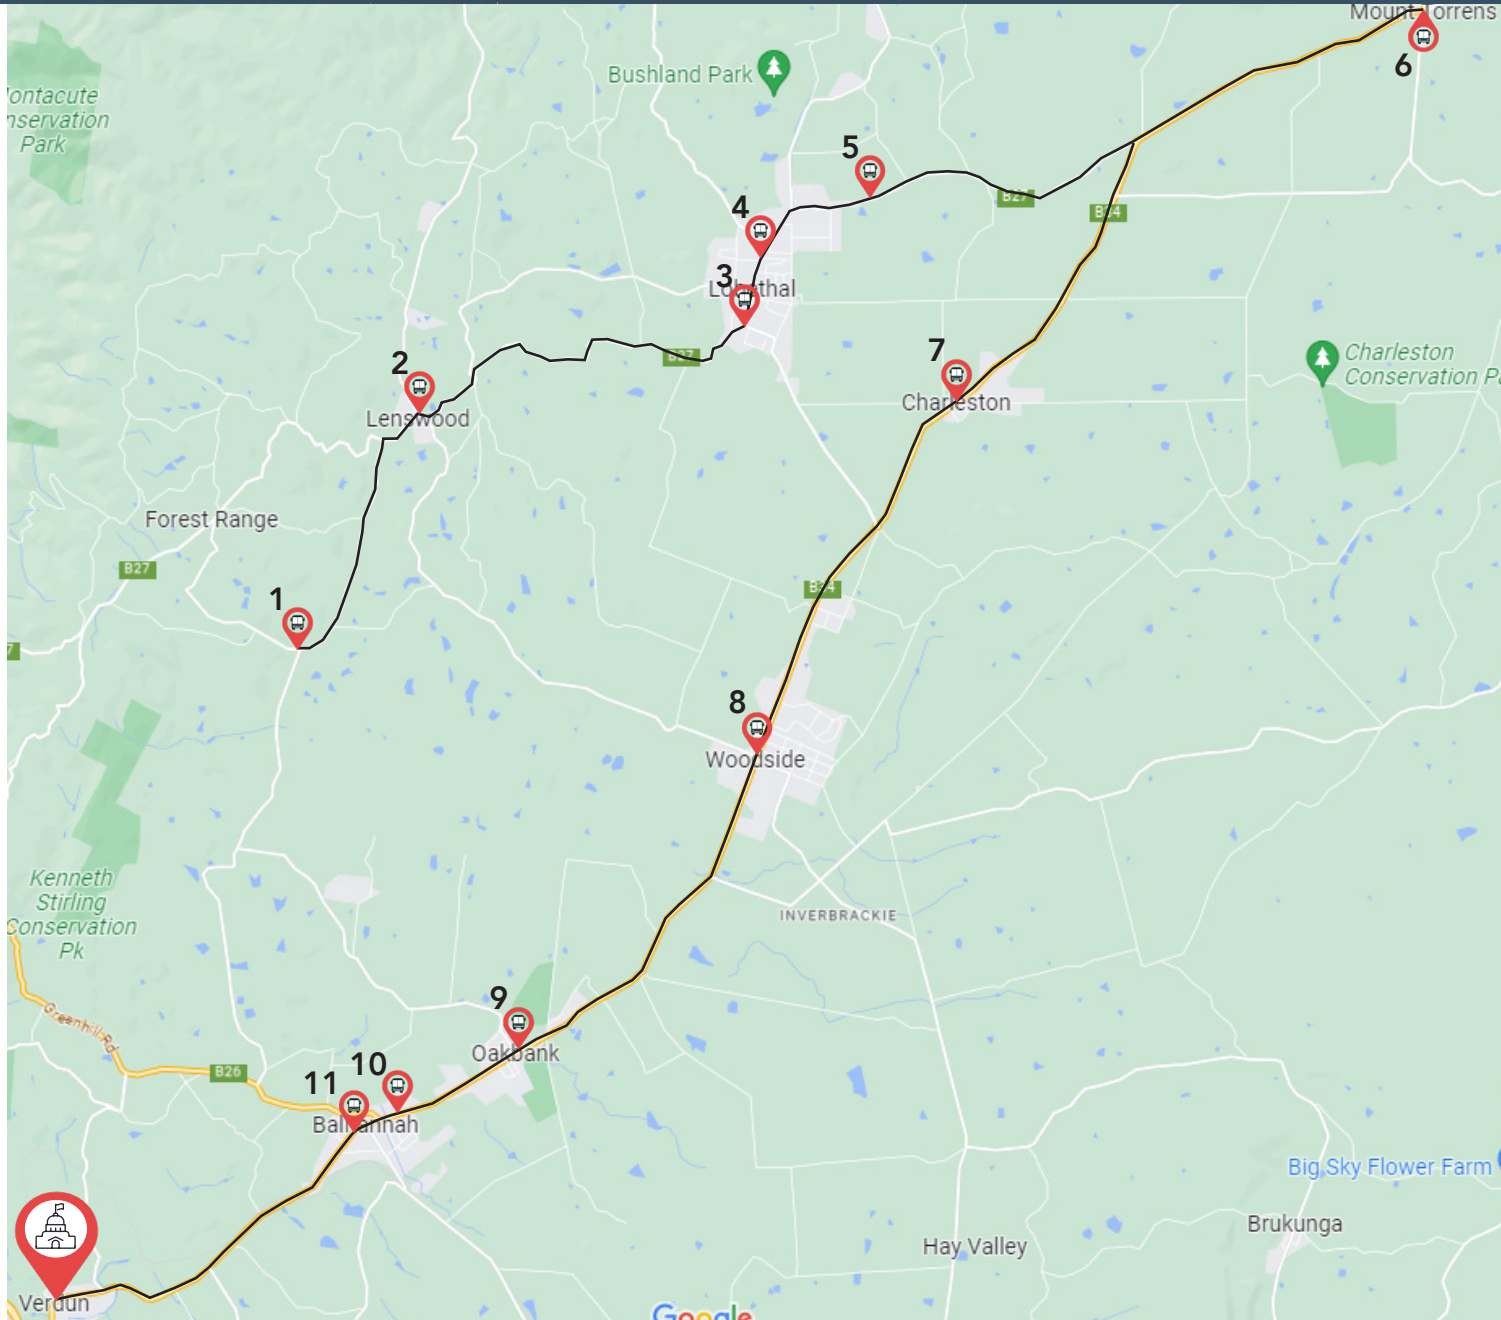

HILLS BUS ROUTE 1 - MORNING

Lenswood, Lobethal, Mt Torrens & Onkaparinga Valley Road

MORNING STOPS & TIMES

1. Fred's Tank, Lenswood (7:45)
2. General Store, Lenswood (7:48)
3. Bus Stop 73, Lobethal (7:55)
4. Bus Stop 75, Lobethal (7:57)
5. Frick Street, Lobethal (8:00)
6. General Store, Mt Torrens (8:07)
7. Newman Road Playground, Charleston (8:15)
8. Bus Stop 65A, Library, Woodside (8:23)
9. Bus Stop 61, Gillman Rd, Oakbank (8:26)
10. Bus Stop 58, Oakbank Area School (8:28)
11. Bus Stop 56, (across from OTR), Balhannah (8:30)
12. Hills Bus Stop (8:35)