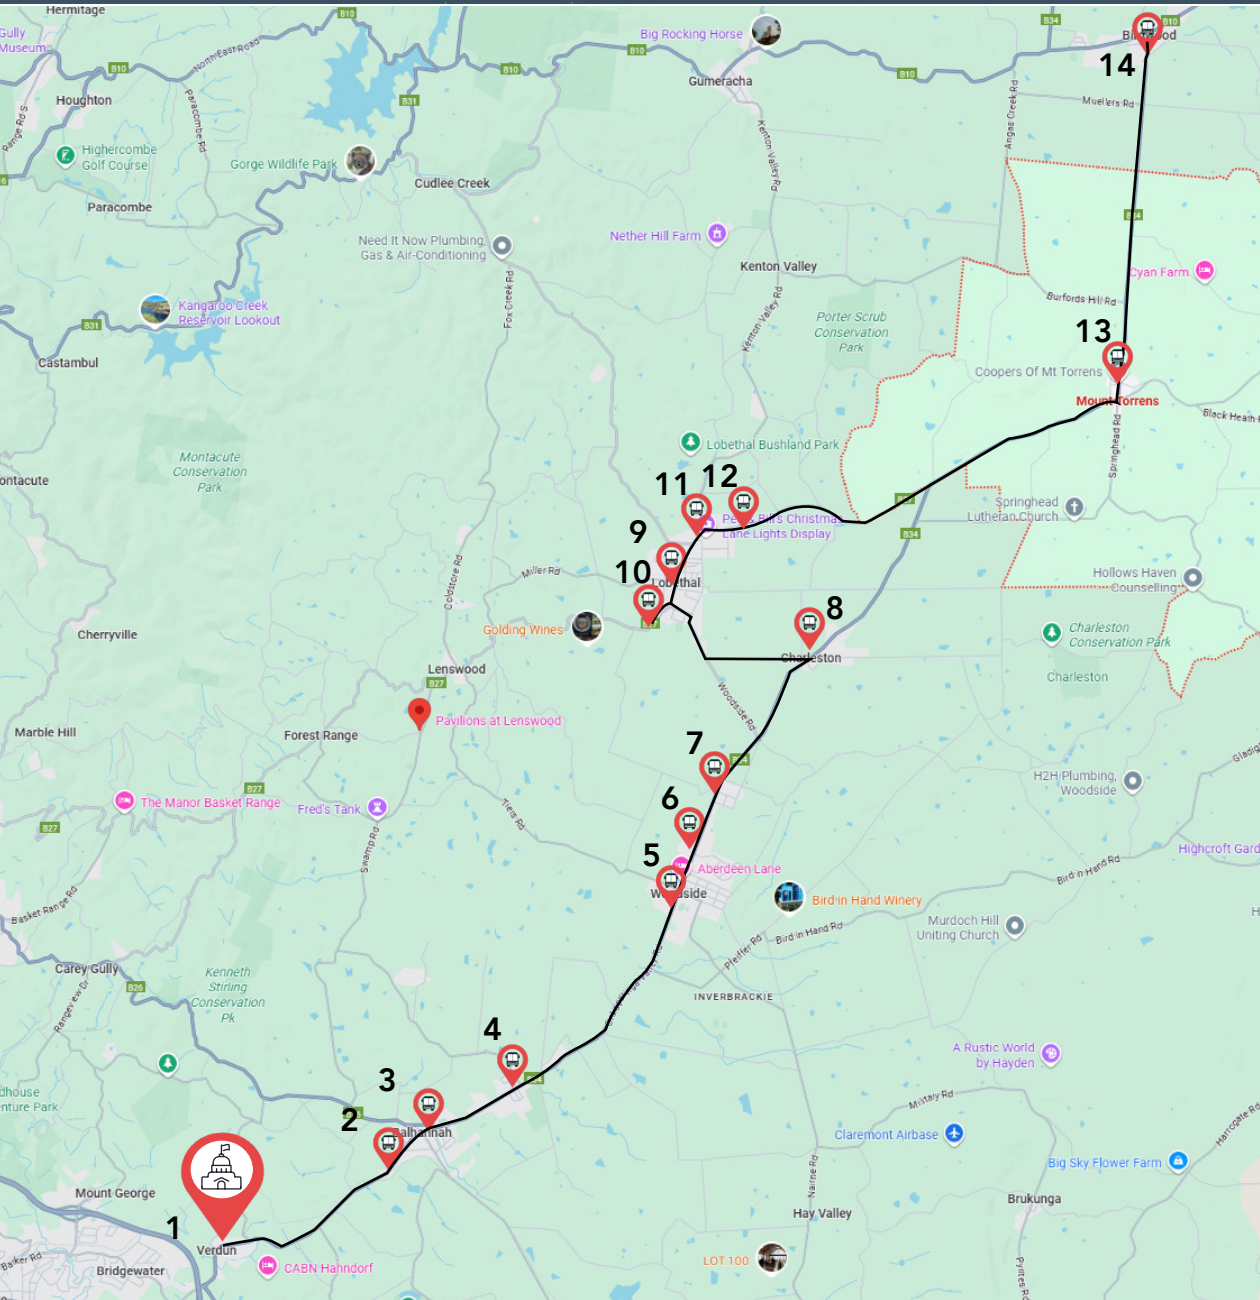

HILLS BUS ROUTE 1 - MORNING

Birdwood, Mt Torrens, Lobethal & Onkaparinga Valley Road

BUS ROUTE 1 Birdwood, Mt Torrens, Lobethal and Onkaparinga Valley Road	
BUS STOP	DEPART
1. Cnr August Street & William Street, Birdwood	7:45am
2. General Store, Mt Torrens	7:52am
3. Frick Street, Lobethal	7:59am
4. Bus Stop 75, Lobethal	8:02am
5. Bus Stop 73 (Hall), Lobethal	8:04am
6. Bliss Trade Car Park, Lobethal	8:05am
7. Newman Road Playground, Charleston	8:15am
8. Info Bay, Woodside (Stop 69 in PM)	8:20am
9. Bus Stop 65A (Library), Woodside	8:23am
10. Bus Stop 61 (Gillman Road), Oakbank	8:26am
11. Bus Stop 56 (Across the road from OTR), Balhannah	8:30am
12. Bus Stop (HILLS)	8:36am

TO SCHOOL

BUS ROUTE 1 Birdwood, Mt Torrens, Lobethal and Onkaparinga Valley Road	
BUS STOP	ARRIVE
1. Students to meet at the Beaumont Building (HILLS)	Depart 3:35pm
2. Bus Stop 55, Balhannah (No AM collection)	3:40pm
3. OTR Bus Stop 56, Balhannah	3:42pm
4. Bus Stop 61 (Gillman Road), Oakbank	3:47pm
5. Playground Car Park, Woodside	3:52pm
6. Bus Stop 67, Woodside (No AM collection)	3:55pm
7. Bus Stop 69, Woodside	3:57pm
8. Newman Road Playground, Charleston	4:00pm
9. Bus Stop 73 (Opposite Hall), Lobethal	4:05pm
10. Cnr Mill & Lobethal Roads, Lobethal	4:10pm
11. Bus Stop 75 (Main Street), Lobethal	4:13pm
12. 31 Mt Torrens Road (Cnr Frick Road), Lobethal	4:16pm
13. General Store, Mt Torrens	4:23pm
14. Cnr August Street & Williams Street, Birdwood	4:30pm

FROM SCHOOL