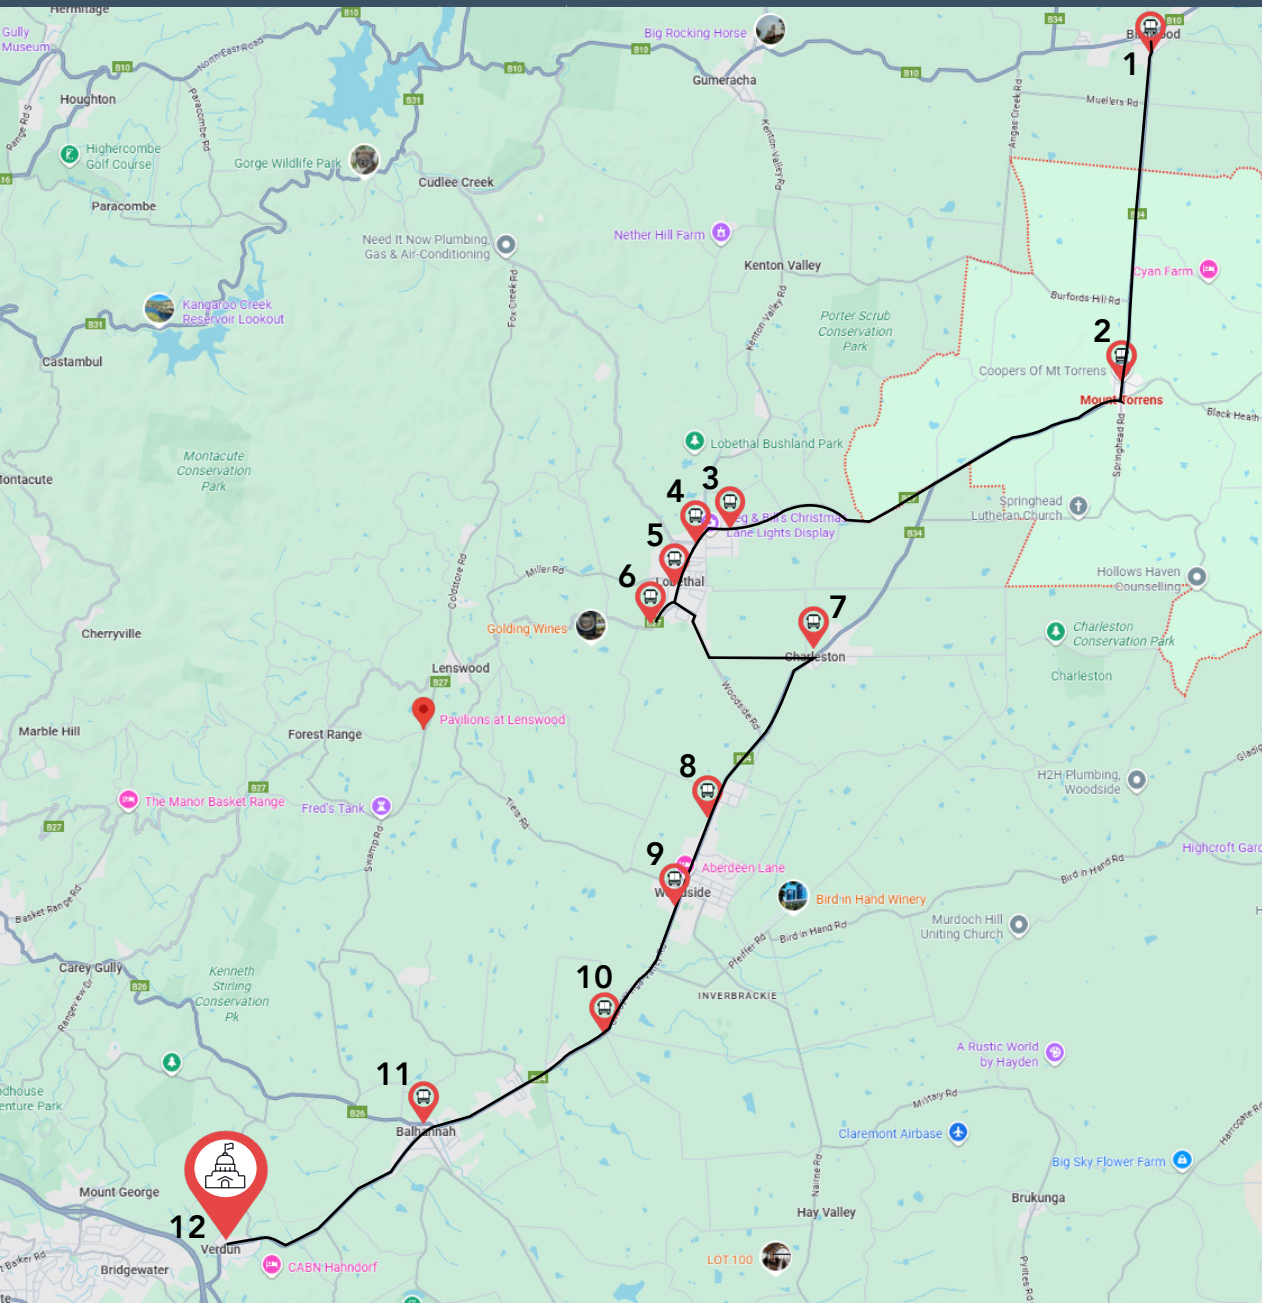

HILLS BUS ROUTE 1 - MORNING

Birdwood, Mt Torrens, Lobethal & Onkaparinga Valley Road

BUS ROUTE 1 Birdwood, Mt Torrens, Lobethal and Onkaparinga Valley Road	
BUS STOP	DEPART
1. Cnr August Street & William Street, Birdwood	7:45am
2. General Store, Mt Torrens	7:52am
3. Frick Street, Lobethal	7:59am
4. Bus Stop 75, Lobethal	8:02am
5. Bus Stop 73 (Hall), Lobethal	8:04am
6. Bliss Trade Car Park, Lobethal	8:05am
7. Newman Road Playground, Charleston	8:15am
8. Info Bay, Woodside (Stop 69 in PM)	8:20am
9. Bus Stop 65A (Library), Woodside	8:23am
10. Bus Stop 61 (Gillman Road), Oakbank	8:26am
11. Bus Stop 56 (Across the road from OTR), Balhannah	8:30am
12. Bus Stop (HILLS)	8:36am

TO SCHOOL

BUS ROUTE 1 Birdwood, Mt Torrens, Lobethal and Onkaparinga Valley Road	
BUS STOP	ARRIVE
1. Students to meet at the Beaumont Building (HILLS)	Depart 3:35pm
2. Bus Stop 55, Balhannah (No AM collection)	3:40pm
3. OTR Bus Stop 56, Balhannah	3:42pm
4. Bus Stop 61 (Gillman Road), Oakbank	3:47pm
5. Playground Car Park, Woodside	3:52pm
6. Bus Stop 67, Woodside (No AM collection)	3:55pm
7. Bus Stop 69, Woodside	3:57pm
8. Newman Road Playground, Charleston	4:00pm
9. Bus Stop 73 (Opposite Hall), Lobethal	4:05pm
10. Cnr Mill & Lobethal Roads, Lobethal	4:10pm
11. Bus Stop 75 (Main Street), Lobethal	4:13pm
12. 31 Mt Torrens Road (Cnr Frick Road), Lobethal	4:16pm
13. General Store, Mt Torrens	4:23pm
14. Cnr August Street & Williams Street, Birdwood	4:30pm

FROM SCHOOL