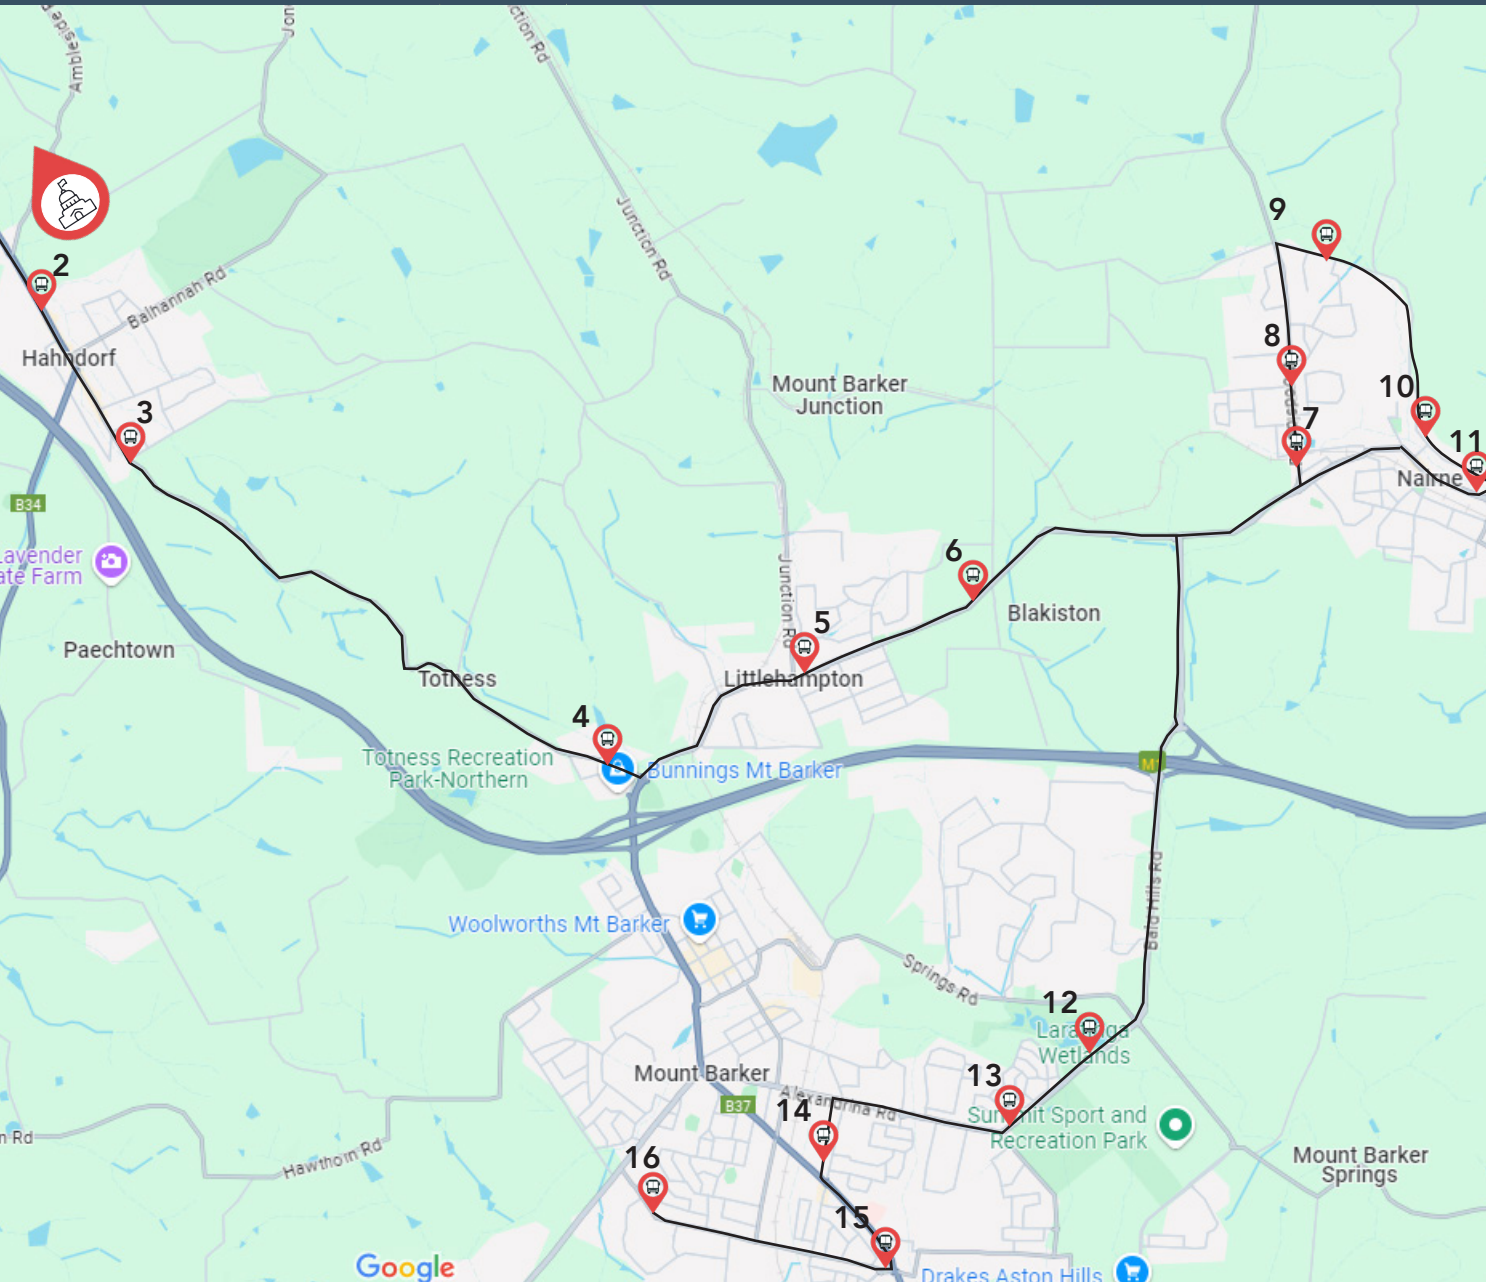

**HILLS BUS ROUTE 2 - MORNING**  
Mt Barker, Nairne, Littlehampton & Hahndorf

**TO SCHOOL**

<b>BUS ROUTE 2</b> Mount Barker, Nairne, Littlehampton and Hahndorf	
<b>BUS STOP</b>	<b>DEPART</b>
1. Bus Stop 84 (Hurling Rd), Mt Barker	7:43am
2. Bus Stop 79 (Wellington Road), Mt Barker	7:45am
3. Victoria St, Opposite Bus Stop 76, Mt Barker	7:47am
4. Laratinga Wetlands Car Park, Mt Barker	7:50am
5. Bus Stop 81A (Woodside Road), Nairne	7:58am
6. Bus Stop 78 (North Road), Nairne	8:00am
7. Bus Stop 73 (Main Road Foodland), Nairne	8:05am
8. Bus Stop 72 (Main Road), Nairne	8:06am
9. Bus Stop 70 (Primary School), Nairne	8:08am
10. Bus Stop 68, Blakiston	8:10am
11. Bus Stop 66 (North Tce), Littlehampton	8:11am
12. Bus Stop 65 (North Tce), Littlehampton	8:14am
13. Bus Stop 61, Totness	8:18am
14. Bus Stop 56, Hahndorf	8:22am
15. Bus Stop 54, Hahndorf	8:25am
16. Bus Stop (School), HILLS	8:33am

**HILLS BUS ROUTE 2 - AFTERNOON**  
Mt Barker, Nairne, Littlehampton & Hahndorf

**FROM SCHOOL**

<b>BUS ROUTE 2</b> Mount Barker, Nairne, Littlehampton and Hahndorf	
<b>BUS STOP</b>	<b>ARRIVE</b>
1. Beaumont Building, HILLS	Depart 3:35pm
2. Bus Stop 54, Hahndorf	3:43pm
3. Bus Stop 56, Hahndorf	3:46pm
4. Bus Stop 61, Totness	3:50pm
5. Bus Stop 66 (North Tce), Littlehampton	3:54pm
6. Bus Stop 65 (North Tce), Littlehampton	3:57pm
7. Bus Stop 68, Blakiston	3:58pm
8. Bus Stop 82 (Woodside Road), Nairne	4:00pm
9. Bus Stop 81A (Woodside Road), Nairne	4:03pm
10. Bus Stop 78 (North Road), Nairne	4:05pm
11. Bus Stop 73 (Main Road Foodland), Nairne	4:10pm
12. Bus Stop 72 (Main Road), Nairne	4:11pm
13. Laratinga Wetlands Car Park, Mt Barker	4:18pm
14. Bus Stop 76 (Victoria Street), Mt Barker	4:21pm
15. Bus Stop 80 (Hurling Rd), Mt Barker	4:23pm
16. Bus Stop 84 (Hurling Rd), Mt Barker	4:25pm