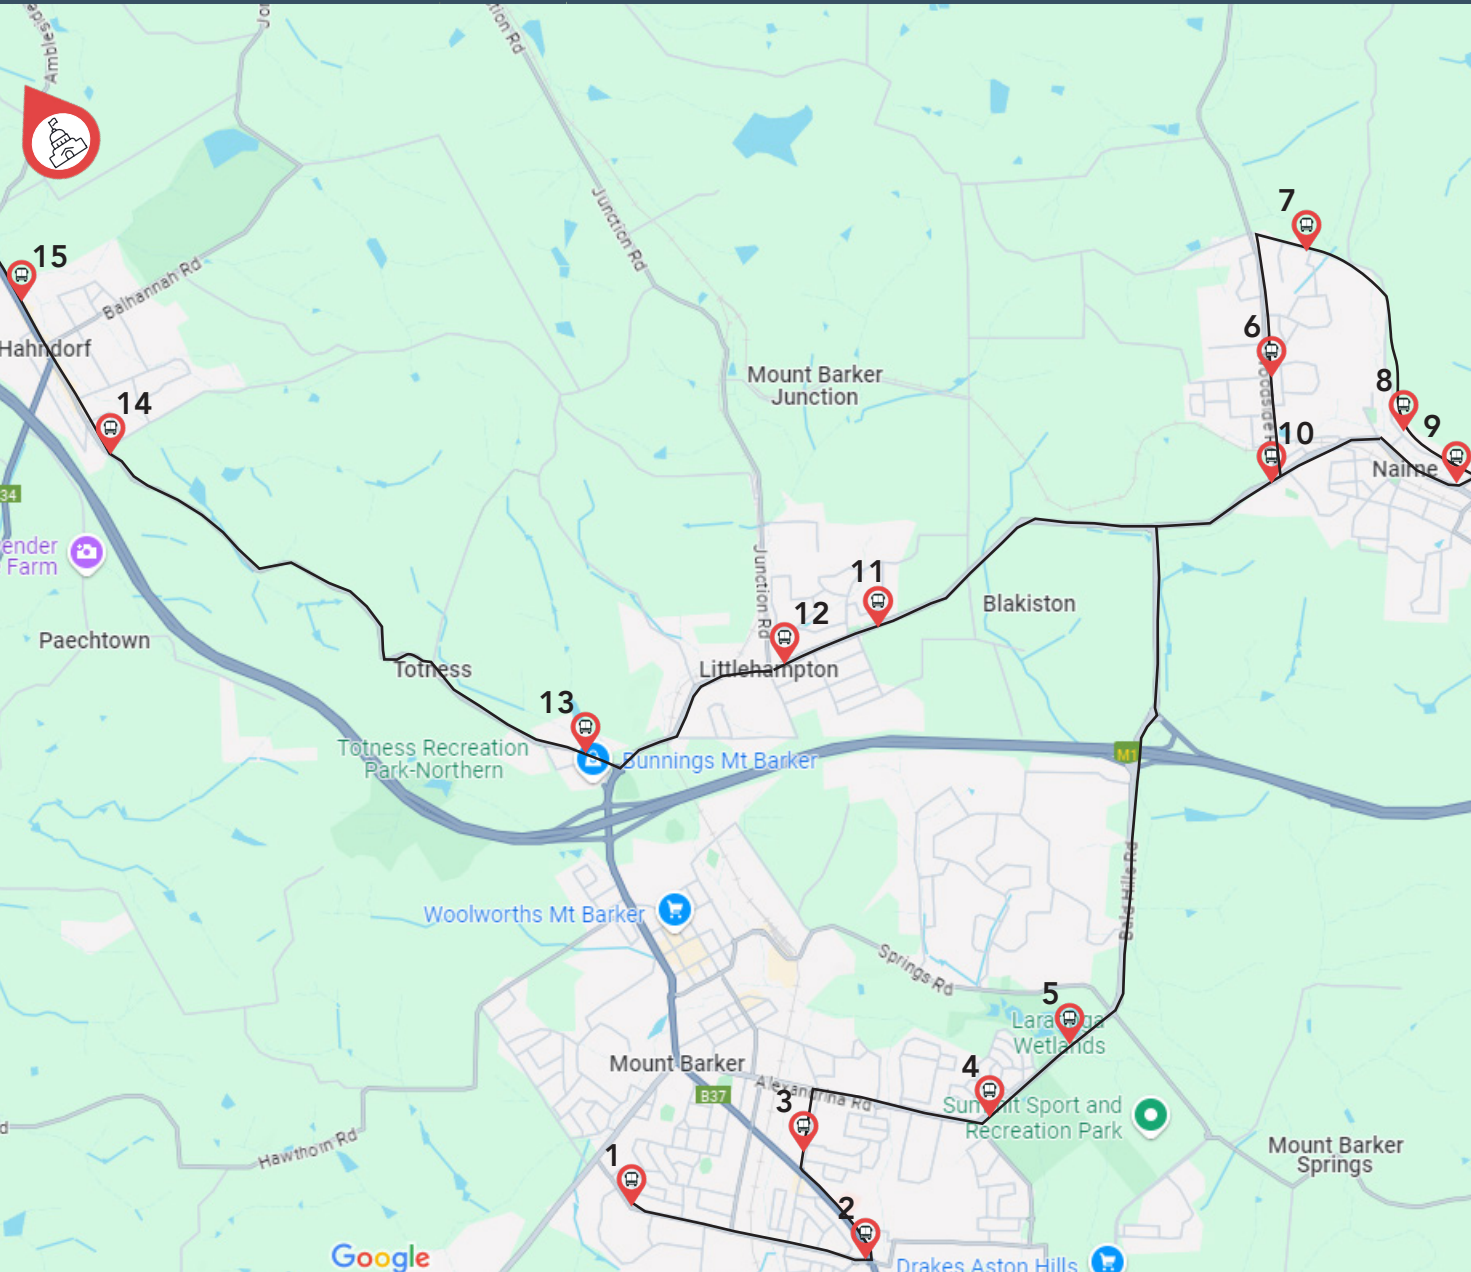

**HILLS BUS ROUTE 2 - MORNING**  
Mt Barker, Nairne, Littlehampton & Hahndorf

**TO SCHOOL**

<b>BUS ROUTE 2</b> Mount Barker, Nairne, Littlehampton and Hahndorf	
<b>BUS STOP</b>	<b>DEPART</b>
1. Bus Stop 84 (Hurling Rd), Mt Barker	7:43am
2. Bus Stop 79 (Wellington Road), Mt Barker	7:45am
3. Victoria St, Opposite Bus Stop 76, Mt Barker	7:47am
4. Laratinga Wetlands Car Park, Mt Barker	7:50am
5. Bus Stop 81A (Woodside Road), Nairne	7:58am
6. Bus Stop 78 (North Road), Nairne	8:00am
7. Bus Stop 73 (Main Road Foodland), Nairne	8:05am
8. Bus Stop 72 (Main Road), Nairne	8:06am
9. Bus Stop 70 (Primary School), Nairne	8:08am
10. Bus Stop 68, Blakiston	8:10am
11. Bus Stop 66 (North Tce), Littlehampton	8:11am
12. Bus Stop 65 (North Tce), Littlehampton	8:14am
13. Bus Stop 61, Totness	8:18am
14. Bus Stop 56, Hahndorf	8:22am
15. Bus Stop 54, Hahndorf	8:25am
16. Bus Stop (School), HILLS	8:33am

**HILLS BUS ROUTE 2 - AFTERNOON**  
Mt Barker, Nairne, Littlehampton & Hahndorf

**FROM SCHOOL**

<b>BUS ROUTE 2</b> Mount Barker, Nairne, Littlehampton and Hahndorf	
<b>BUS STOP</b>	<b>ARRIVE</b>
1. Beaumont Building, HILLS	Depart 3:35pm
2. Bus Stop 54, Hahndorf	3:43pm
3. Bus Stop 56, Hahndorf	3:46pm
4. Bus Stop 61, Totness	3:50pm
5. Bus Stop 66 (North Tce), Littlehampton	3:54pm
6. Bus Stop 65 (North Tce), Littlehampton	3:57pm
7. Bus Stop 68, Blakiston	3:58pm
8. Bus Stop 82 (Woodside Road), Nairne	4:00pm
9. Bus Stop 81A (Woodside Road), Nairne	4:03pm
10. Bus Stop 78 (North Road), Nairne	4:05pm
11. Bus Stop 73 (Main Road Foodland), Nairne	4:10pm
12. Bus Stop 72 (Main Road), Nairne	4:11pm
13. Laratinga Wetlands Car Park, Mt Barker	4:18pm
14. Bus Stop 76 (Victoria Street), Mt Barker	4:21pm
15. Bus Stop 80 (Hurling Rd), Mt Barker	4:23pm
16. Bus Stop 84 (Hurling Rd), Mt Barker	4:25pm