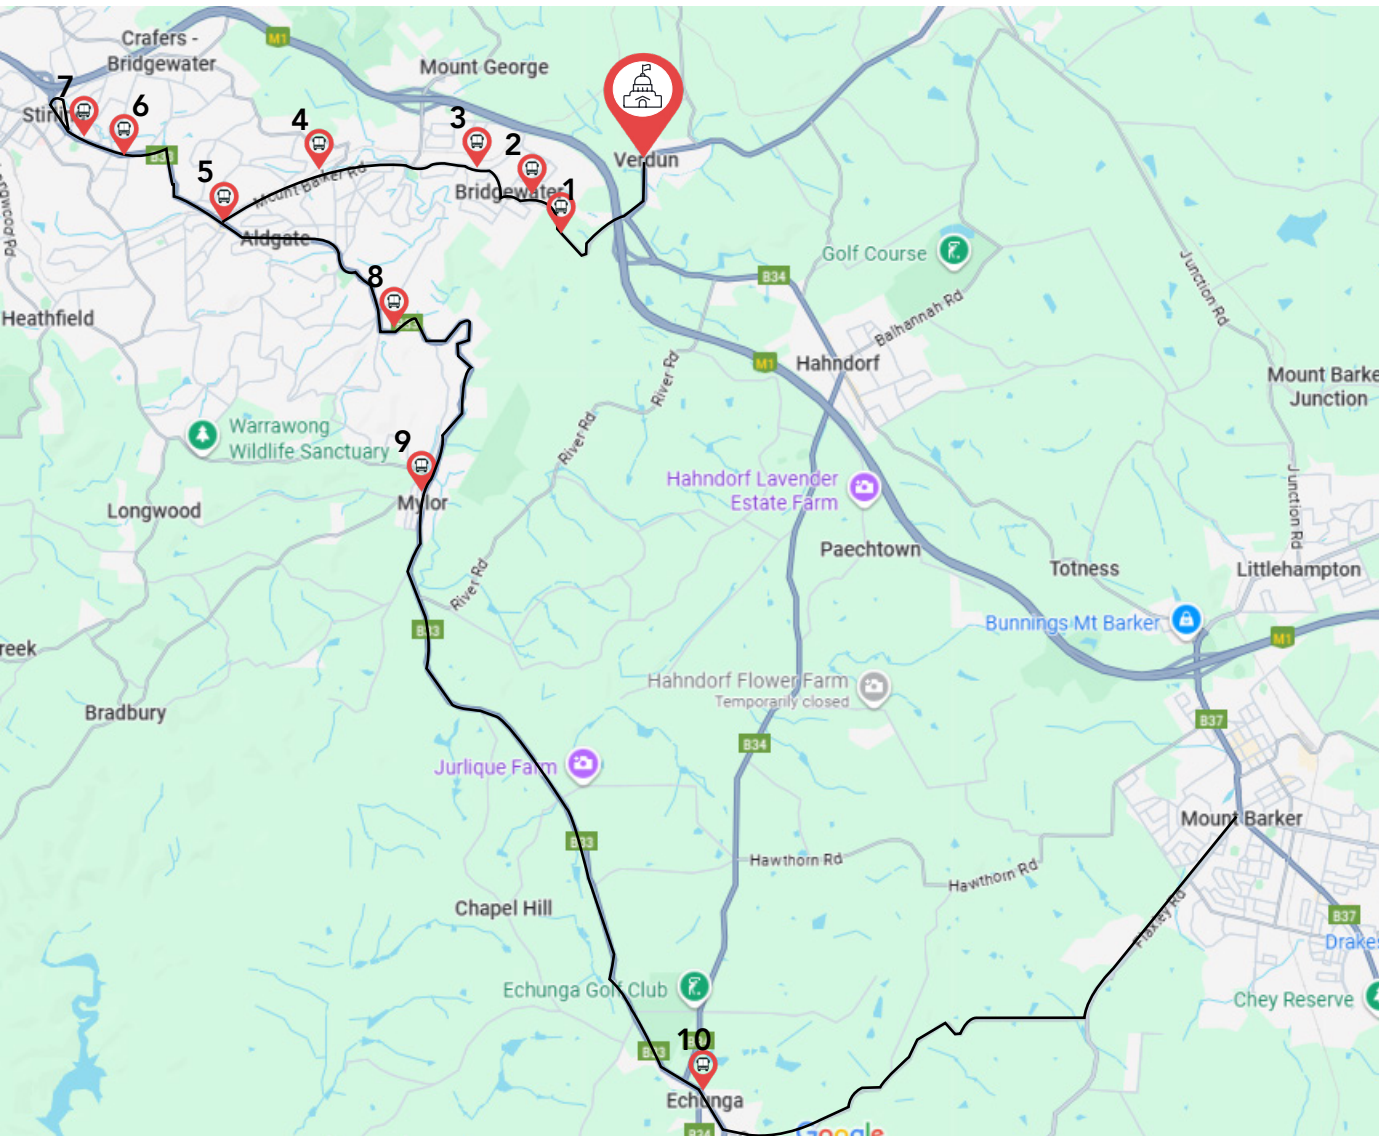

BUS ROUTE 3 Echunga, Mylor, Stirling, Aldgate & Bridgewater	
BUS STOP	DEPART
1. General Store - Bus Stop 58, Echunga	7:53am
2. Bus Stop 50, Mylor	8:03am
3. Cnr Mi Mi Road & Strathalbyn Road, Mylor	8:08am
4. Bus Stop 36, Stirling	8:15am
5. Bus Stop 39, Stirling	8:16am
6. Bus Stop 42, Aldgate	8:18am
7. Bus Stop 43, Aldgate	8:20am
8. Bus Stop 46, Bridgewater	8:22am
9. Bus Stop 47 (Service Station), Bridgewater	8:24am
10. Bus Stop 48 (Opposite Jarret Nissan), Bridgewater	8:26am
11. Bus Stop (School), HILLS	8:30am

TO SCHOOL

BUS ROUTE 3 Echunga, Mylor, Stirling, Aldgate & Bridgewater	
BUS STOP	ARRIVE
Students to meet at the Beaumont Building	Depart 3:35pm
1. Bus Stop 48 (Jarrett Nissan), Bridgewater	3:39pm
2. Bus Stop 47 (Service Station), Bridgewater	3:42pm
3. Bus Stop 46, Bridgewater	3:43pm
4. Bus Stop 43, Aldgate	3:45pm
5. Bus Stop 42, Aldgate	3:46pm
6. Bus Stop 39, Stirling	3:47pm
7. Bus Stop 36, Stirling	3:50pm
8. Cnr Mi Mi Rd & Strathalbyn Rd, Mylor	3:55pm
9. Bus Stop 50, Mylor	4:00pm
10. General Store - Bus Stop 58, Echunga	4:10pm

FROM SCHOOL